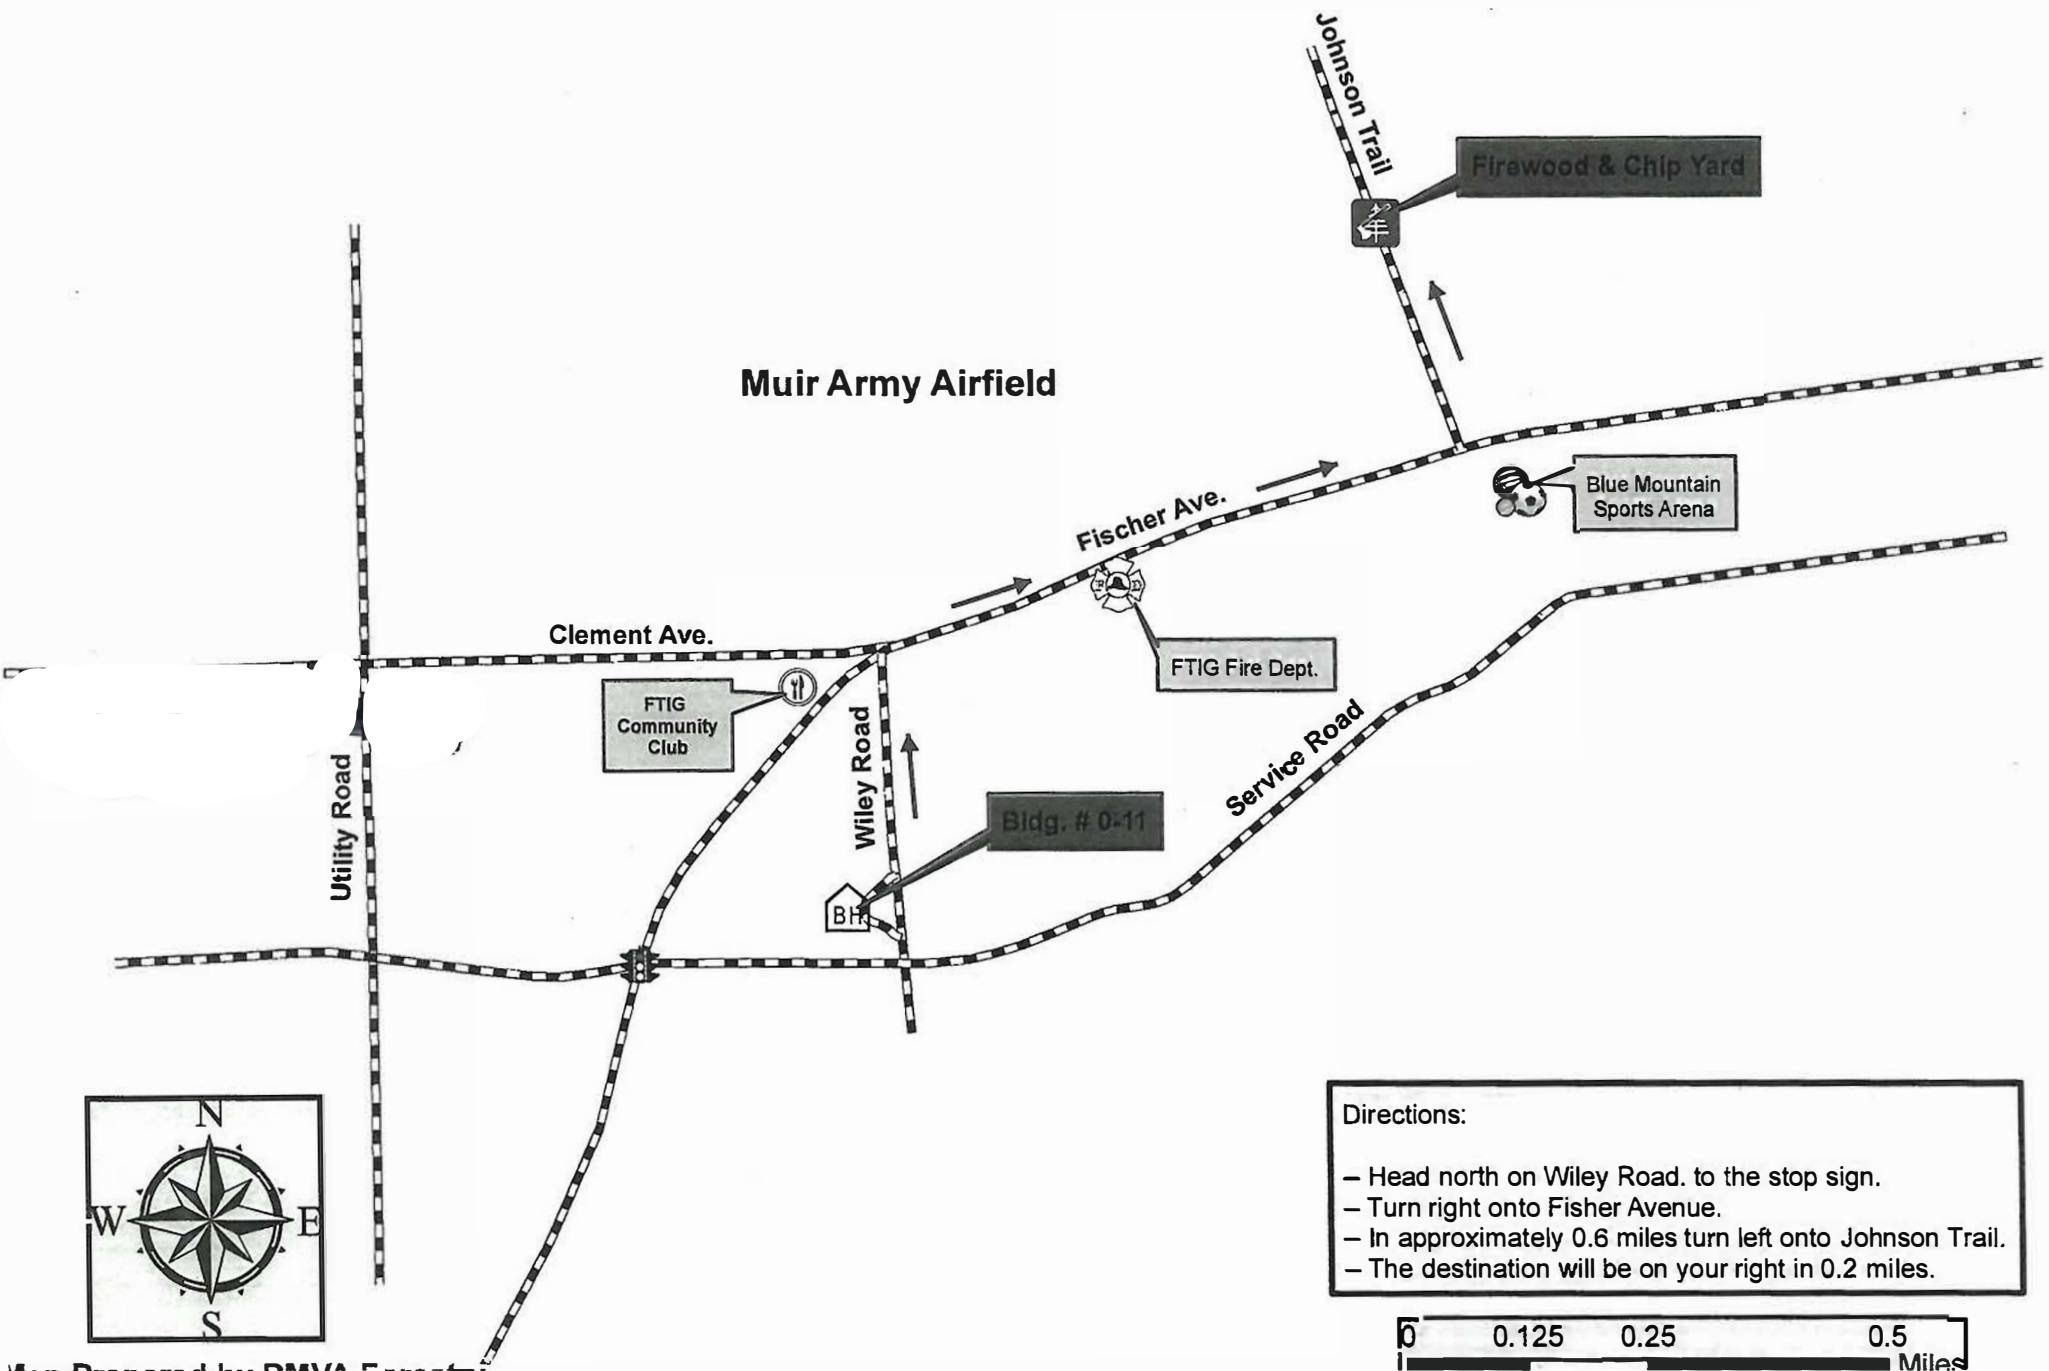

# Directions to Firewood & Chip Yard from building 0-11

Directions:

- Head north on Wiley Road. to the stop sign.
- Turn right onto Fisher Avenue.
- In approximately 0.6 miles turn left onto Johnson Trail.
- The destination will be on your right in 0.2 miles.